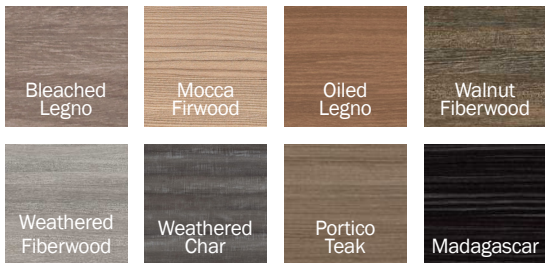

## FINISHES

Printed colors may vary from the actual product. To ensure your design needs contact for color samples.

### LAMINATE TOP OPTIONS

Decorative surfaces that are long lasting, scratch and dent resistant, designed to match your décor